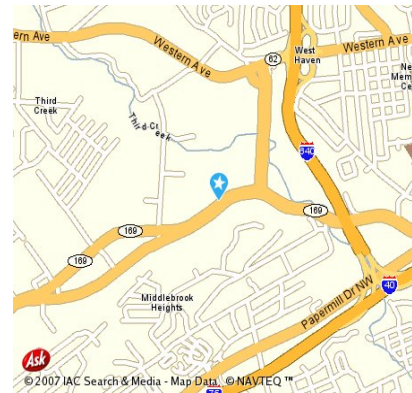

Additional information about the practice of hazardous materials management can be found at the [Academy of Certified Hazardous Materials Manager's website](#).

This course is presented by the [East TN Chapter of the Academy of Certified Hazardous Materials Managers](#).

The CHMM Program is accredited by the Council of Engineering and Scientific Specialty Boards

**Contact Adonia Phillips:
865-594-7627**

E-mail:

aphillips@kub.org

[Register here](#)

Location Details

Knoxville Utilities Board (KUB) Hoskins Operation Center

4505 Middlebrook Pike
Knoxville, TN 37921-5536
(865) 594-7627

Traveling into Knoxville from the West

Traveling from the East or North of Knoxville

Take I-75 South to I-640 West or I-40 West to I-640 West.
Take the Western Avenue exit right off I-640
Turn right onto Western Ave. Immediately move into the far left lane of Western Avenue, getting into the left turn lane at the light (often difficult in heavy traffic); turn left at the stop light onto Ed Shouse Drive (formerly 44th Street).
Ed Shouse Drive will soon dead-end at a stop light; get in far right lane and turn right onto Middlebrook Pike. KUB will be the first driveway on the right off Middlebrook Pike. Stop at guard house; identify yourself.

Traveling from the Knoxville airport (Alcoa Highway)

HOTELS NEAR HOSKINS CENTER - 4505 MIDDLEBROOK PIKE

[Hampton Inn-Knoxville Downtown](#)
618 W Main St, Knoxville, TN
865-522-5400

[Hilton-Knoxville](#)
501 W Church Ave, Knoxville, TN
865-523-2300

[Holiday Inn Select Knoxville-Dwtn @ Conv Center](#)
525 Henley Street, Knoxville, TN
877-410-6681

[Cumberland House Hotel](#)
1109 White Ave, Knoxville, TN (0.27 miles away)
865-971-6663

[Crowne Plaza Knoxville](#)
401 W Summit Hill Dr, Knoxville, TN (0.43 miles away)
865-522-2600

[Hyatt](#)
500 E Hill Ave, Knoxville, TN (0.69 miles away)
865-523-1696

[Marriott-Knoxville](#)
500 E Hill Ave, Knoxville, TN (0.82 miles away)
865-637-1234